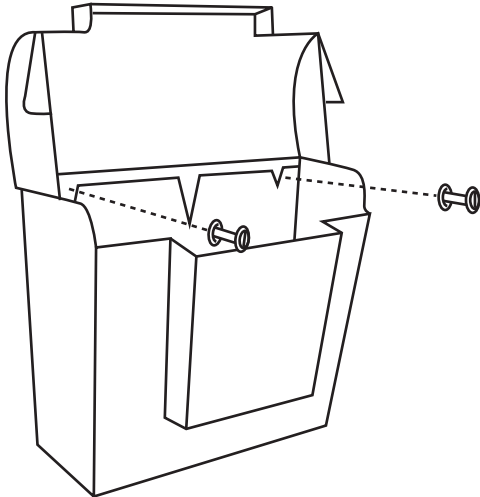

All-In-One White Waste Receptacle
Item# HS-6140WP

Mounting Instructions

Wall Mounting Screw Template

WALL MOUNTING

1. Locate screw in bottom position.

2. Remove inner basket.
Place receptacle on bottom screw.
Install top screws.
Replace inner basket.

BACK TO BACK MOUNTING

1. Remove inner basket.
Hold receptacles back to back.
Slide connector down over center slots.
Replace inner basket.

REORDER

Liner Bags: LBS500, LBM500, or HS-6141
Combination Dispenser Receptacle: HS-6140WP