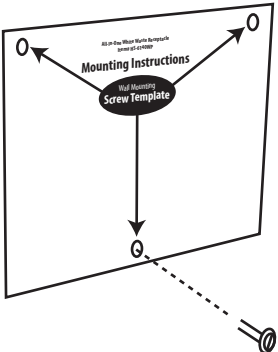

All-In-One White Waste Receptacle
Item# HS-6140WP

Mounting Instructions

Wall Mounting Screw Template

WALL MOUNTING

1. Locate screw in bottom position.

2. Remove inner basket.
Place receptacle on bottom screw.
Install top screws.
Replace inner basket.

BACK TO BACK MOUNTING

1. Remove inner basket.
Hold receptacles back to back.
Slide connector down over center slots.
Replace inner basket.

REORDER

Liner Bags: LBS500, LBM500, or HS-6141
Combination Dispenser Receptacle: HS-6140WP