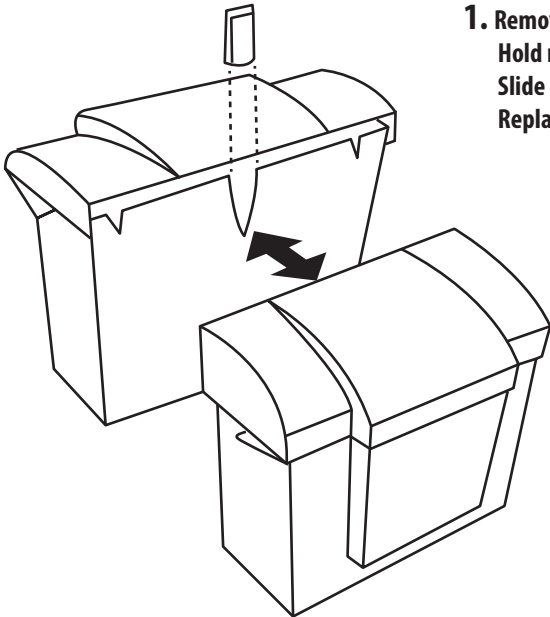

All-In-One White Waste Receptacle
Item# HS-6140WP

Mounting Instructions

Wall Mounting Screw Template

WALL MOUNTING

1. Locate screw in bottom position.

2. Remove inner basket.
Place receptacle on bottom screw.
Install top screws.
Replace inner basket.

BACK TO BACK MOUNTING

1. Remove inner basket.
Hold receptacles back to back.
Slide connector down over center slots.
Replace inner basket.

REORDER

Liner Bags: LBS500, LBM500, or HS-6141
Combination Dispenser Receptacle: HS-6140WP